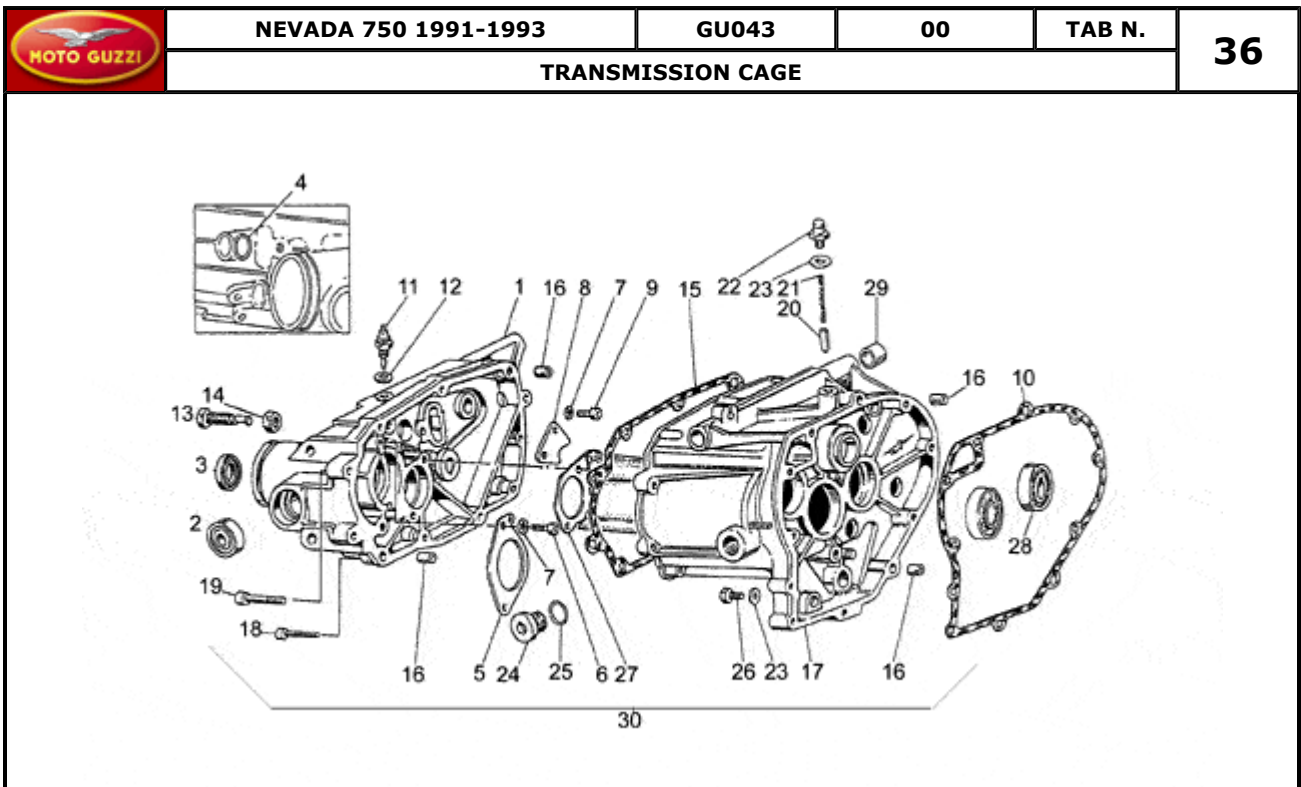

Pos.	Description	Year	I_M	Country	Version	Code	Q.ty	P.Cod.
1	Box cover, grey	-	-	-	-	GU19200861	1	
2	Bearing 15x35x11	-	-	-	-	GU92204215	2	
3	Gasket ring 28x40x7	-	-	-	-	GU90402841	1	
4	O-ring 13,95x2,92	-	-	-	-	GU90706140	1	
5	Plate	-	-	-	-	GU23213870	1	
6	Screw	-	-	-	-	GU98622314	4	
7	Washer 6,4x10x0,7	-	-	-	-	GU14217901	6	
8	Plate	-	-	-	-	GU19235800	1	
9	Screw	-	-	-	-	GU98622314	2	
10	Gasket	-	-	-	-	GU23200370	1	
11	Sensor	-	-	-	-	GU19207220	1	
12	Gasket 8,25x15x1	-	-	-	-	GU12154200	1	
13	Screw M12x1,25	-	-	-	-	GU19237800	1	
14	Low nut M12x1,25	-	-	-	-	GU92602512	1	
15	Gasket	-	-	-	-	GU19201120	1	
16	Bush 6,6x9x13	-	-	-	-	GU19002020	4	
17	Gearbox, grey	-	-	-	-	GU19200261	1	
18	Screw M6X30	-	-	-	-	GU98620330	7	
19	Screw M8X35	-	-	-	-	GU98620435	4	
20	Pawl	-	-	-	-	GU55234700	1	
21	Lever return spring	-	-	-	-	GU94321067	1	
22	Breather plug	-	-	-	-	GU19206501	1	
23	Gasket	-	-	-	-	GU10528900	2	
24	Oil plug	-	-	-	-	GU19351200	1	
25	O-ring 20,24X2,62	-	-	-	-	GU90706203	1	
26	Oil unload plug M10X1	-	-	-	-	GU31003766	1	
27	Oil bulhead	-	-	-	-	GU19208220	1	
28	Ball bearing 20x42x12	-	-	-	-	GU92201120	1	
29	Bush 10,25x15,7x8	-	-	-	-	GU19202320	2	
30	Transmission assy and housing	-	-	-	-	GU27991560	1