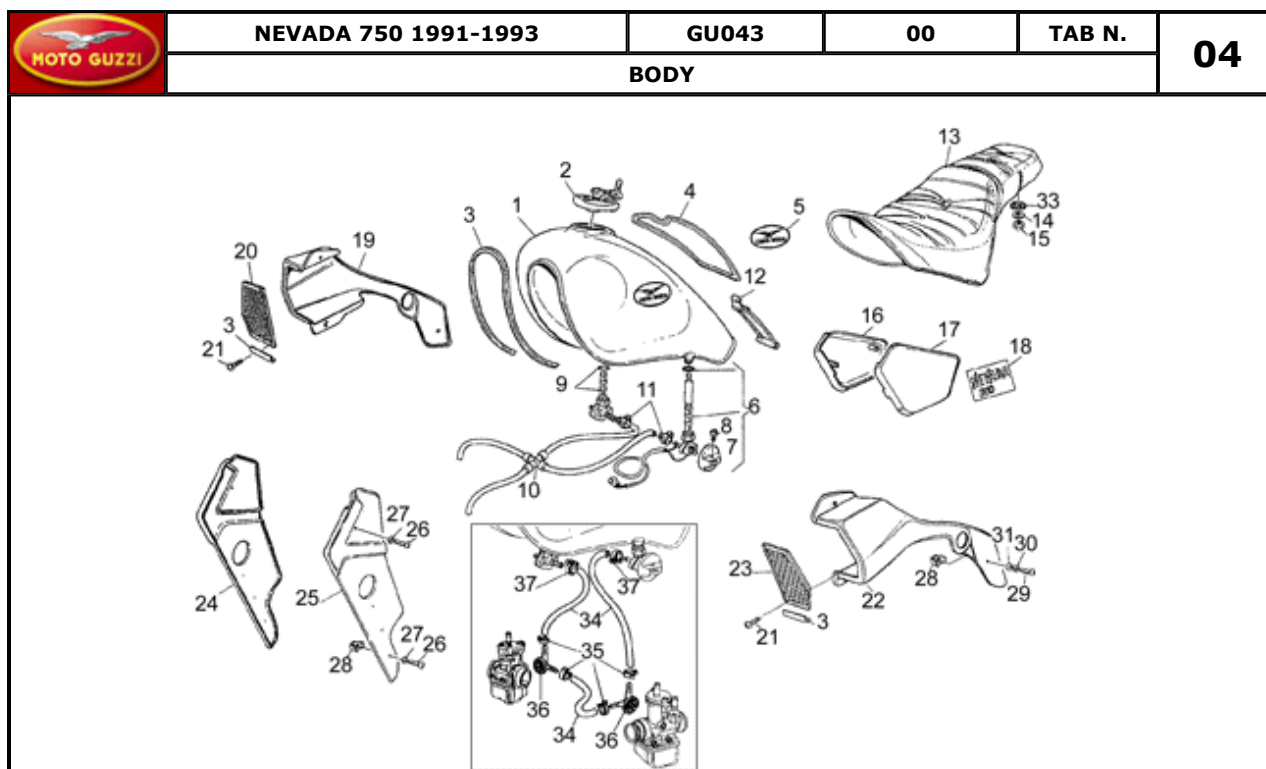

Pos.	Description	Year	I_M_	Country	Version	Code	Q.ty	P.Cod.
1	Fuel tank	-	-	-	-	gr GU311002601	1	
	Fuel tank	-	-	-	-	a GU31100261	1	
	Fuel tank	-	-	-	-	b GU31100260	1	
2	Plug	-	-	-	-	GU29103951	1	
3	Gasket	-	-	-	-	GU28576892	1	
4	Fuel tank decal	-	-	-	D1	GU31925560	1	
5	Fuel tank decal	-	-	-	-	GU31917360	2	
6	LH fuel cock	-	-	-	-	GU31105460	1	
7	Knob	-	-	-	-	GU29105750001	2	
8	Screw	-	-	-	-	GU98200306	2	
9	RH fuel cock	-	-	-	-	GU31105360	1	
10	Fuel pipe	-	-	-	-	GU29106500	1	
11	Hose clamp	-	-	-	-	GU28108410	4	
12	Tie rod	-	-	-	-	GU19102750	1	
13	Saddle	-	-	-	-	GU31460560	1	
14	Washer 6,4x12x1,2	-	-	-	-	GU95100141	2	
15	Nut	-	-	-	-	GU92670206	2	
16	RH side cover blank	-	-	-	-	gr GU234762101	1	
	RH side panel	-	-	-	-	b GU31476260	1	
	RH side panel	-	-	-	-	a GU31476261	1	
17	LH side panel	-	-	-	F	b GU31476363	1	
	LH side panel	-	-	-	YU	gr GU234763101	1	
	LH side panel	-	-	-	YU	b GU31476360	1	
	LH side panel	-	-	-	YU	a GU31476361	1	
	LH side panel	-	-	-	F	a GU31476364	1	
	LH side cover blank	-	-	-	F	gr GU314763621	1	
18	Decal "NEVADA 750"	-	-	-	1A-D1	-	GU31922060	2
	RH side panel decal	-	-	-	2A-D2	-	GU31940480	1
	LH side panel decal	-	-	-	2A-D2	-	GU31940580	1
19	RH side chromium plated	-	-	-	-	-	GU31570260	1
20	Net panel (r)	-	-	-	-	-	GU31576760	1
21	Self-tap screw	-	-	-	-	-	GU99210210	8
22	LH side panel cromo	-	-	-	-	-	GU31570360	1
23	Net panel (l)	-	-	-	-	-	GU31576660	1