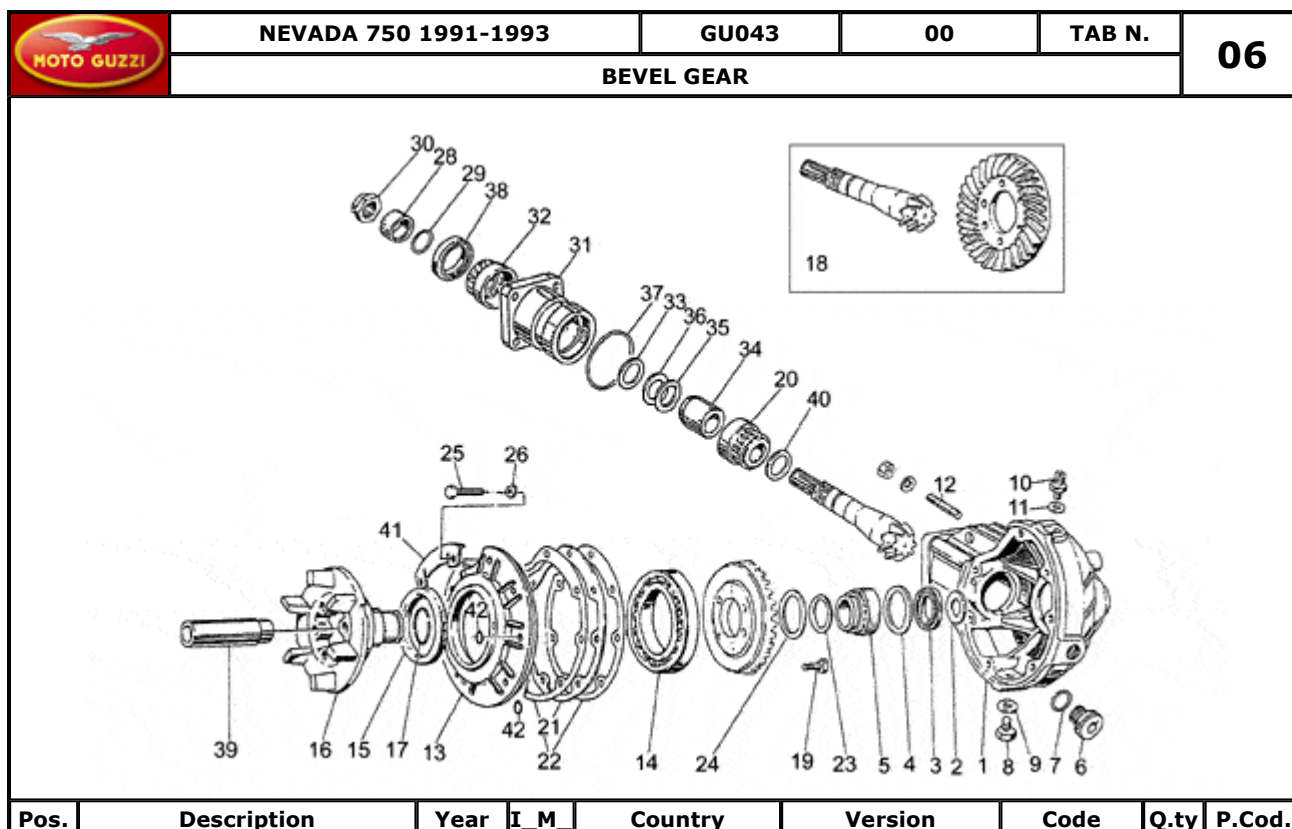

Pos.	Description	Year	I_M	Country	Version	Code	Q.ty	P.Cod.
1	Cover	-	-	-	-	GU19350362	1	
2	Clearance washer	-	-	-	-	GU19351900	1	
3	Gasket ring 35x47x7	-	-	-	-	GU90403547	1	
4	Clearance washer	-	-	-	-	GU19351100	1	
5	Roller bearing 35x50x17	-	-	-	-	GU92252235	1	
6	Oil plug	-	-	-	-	GU19351200	1	
7	O-ring 20,24X2,62	-	-	-	-	GU90706203	1	
8	Oil unload plug M10X1	-	-	-	-	GU31003766	1	
9	Gasket	-	-	-	-	GU10528900	1	
10	Breather plug	-	-	-	-	GU19206501	1	
11	Gasket	-	-	-	-	GU10528900	1	
12	Stud bolt	-	-	-	-	GU96508055	4	
13	Cover	-	-	-	-	GU27350410	1	
14	Ball bearing 70x110x13	-	-	-	-	GU92201070	1	
15	Gasket ring 75x90x8	-	-	-	-	GU90407590	1	
16	Pin	-	-	-	-	GU19351401	1	
17	Stop ring	-	-	-	-	GU90353030	1	
18	Bevel gear Z=8/31	-	-	-	-	GU19354621	1	
19	Screw	-	-	-	-	GU19356320	6	
20	Tap.roller bearing	-	-	-	-	GU92249223	1	
21	Spacer 1,1 mm	-	-	-	-	GU19355406	1	
	Spacer 1,6 mm	-	-	-	-	GU19355413	1	
	Spacer 1,5 mm	-	-	-	-	GU19355412	1	
	Spacer 1,4 mm	-	-	-	-	GU19355411	1	
	Spacer 1,2 mm	-	-	-	-	GU19355408	1	
	Spacer 1 mm	-	-	-	-	GU19355404	1	
	Spacer 0,9 mm	-	-	-	-	GU19355402	1	
	Spacer 0,8 mm	-	-	-	-	GU19355400	1	
	Spacer 1,3 mm	-	-	-	-	GU19355410	1	
22	Gasket	-	-	-	-	GU19350700	2	
23	Thrust washer	-	-	-	-	GU19352300	1	
24	Thrust washer	-	-	-	-	GU19353500	1	
25	Screw M8X25	-	-	-	-	GU19357660	7