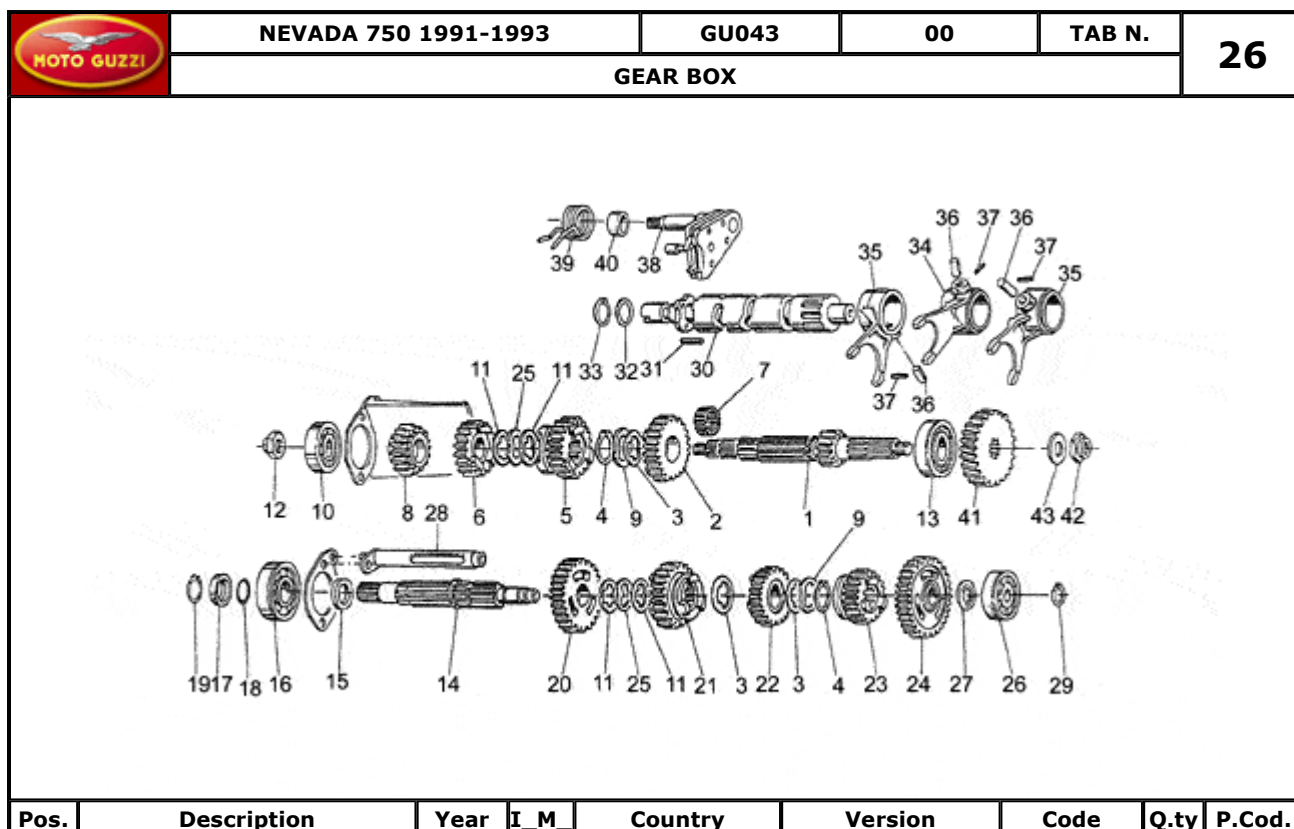

Pos.	Description	Year	I_M	Country	Version	Code	Q.ty	P.Cod.
1	Primary gear shaft Z=11	-	-	-	-	GU23210570	1	
2	Gear 5a AP Z=20	-	-	-	-	GU23212070	1	
3	Thrust washer	-	-	-	-	GU19215460	3	
4	Circlip	-	-	-	-	GU90271127	2	
5	Gear 4a AP Z=18	-	-	-	-	GU19211861	1	
6	Gear 3a AP Z=18	-	-	-	-	GU19211460	1	
7	Roller cage	-	-	-	-	GU92251023	1	
8	Gear 2a AP Z=14	-	-	-	-	GU19211361	1	
9	Washer	-	-	-	-	GU19218062	2	
10	Bearing AP 17x40x17,5	-	-	-	-	GU92218417	1	
11	Clearance washer	-	-	-	-	GU19214660	4	
12	Nut	-	-	-	-	GU10054100	1	
13	Bearing AP 20x37x17	-	-	-	-	GU92230320	1	
14	Driven shaft	-	-	-	-	GU19213661	1	
15	Spacer	-	-	-	-	GU19212900	1	
16	Bearing 20X47X14	-	-	-	-	GU92201220	1	
17	Spacer	-	-	-	-	GU19213720	1	
18	Gasket ring 18,77X1,78	-	-	-	-	GU90706188	1	
19	Circlip	-	-	-	-	GU90271121	1	
20	Gear 2a AS Z=23	-	-	-	-	GU23214571	1	
21	Gear 3a AS Z=23	-	-	-	-	GU19214860	1	
22	Gear 4a AS Z=19	-	-	-	-	GU19215161	1	
23	Gear 5a AS Z=18	-	-	-	-	GU23215270	1	
24	Driven gear 1A Z=26	-	-	-	-	GU23214070	1	
25	Washer	-	-	-	-	GU19218061	2	
26	Bearing	-	-	-	-	GU92234716	1	
27	Spacer 1,7 mm	-	-	-	-	GU10214301	1	
	Spacer 1,8 mm	-	-	-	-	GU10214302	1	
	Spacer 1,9 mm	-	-	-	-	GU10214303	1	
	Washer 2 mm	-	-	-	-	GU10214304	1	
	Spacer 2,1 mm	-	-	-	-	GU10214305	1	
28	Gutter	-	-	-	-	GU23202074	1	
29	Circlip	-	-	-	-	GU90271117	1