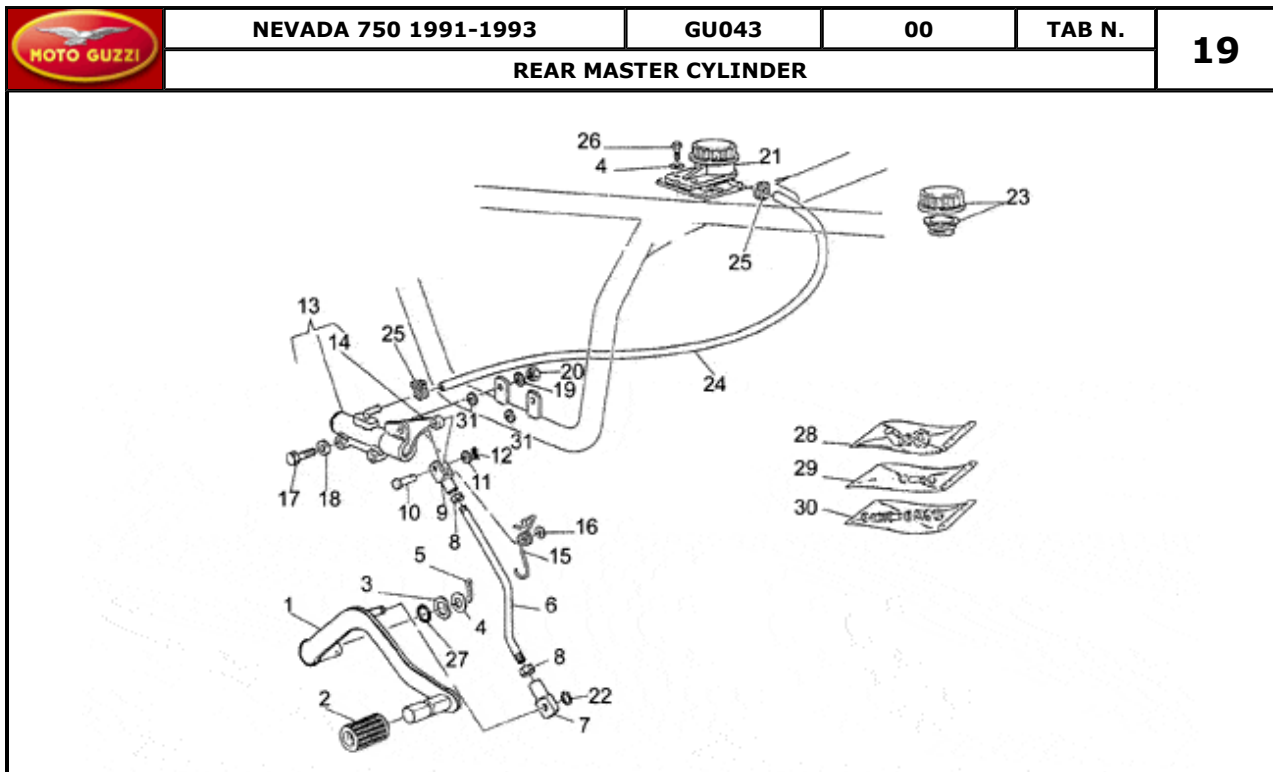

Pos.	Description	Year	I_M_	Country	Version	Code	Q.ty	P.Cod.
1	Rear brake lever	-	-	-	-	GU31677060	1	
2	Rubber spacer	-	-	-	-	GU14251001	1	
3	Spring washer	-	-	-	-	GU95129260	1	
4	Flat washer	-	-	-	-	GU95004215	1	
5	Split pin	-	-	-	-	GU95500227	1	
6	Master cylinder rod	-	-	-	1A	GU31675260	1	
	Tie rod	-	-	-	2A	GU31675280	1	
7	Block	-	-	-	-	GU18257551	1	
8	Nut	-	-	-	-	GU92690073	1	
9	Fork	-	-	-	-	GU31626860	1	
10	Pin	-	-	-	-	GU95770265	1	
11	Washer	-	-	-	-	GU95129110	1	
12	Split pin	-	-	-	-	GU95500222	1	
13	Rear master cylinder 12,7mm	-	-	-	-	GU19660200	1	
14	Rear brake lever	-	-	-	-	GU19667500	1	
15	Rear brake lever spring	-	-	-	-	GU19667600	1	
16	Washer 6,15x11x0,8	-	-	-	-	GU95004206	1	
17	Screw	-	-	-	1A	GU98052326	2	
	Screw	-	-	-	2A	GU98052330	2	
18	Washer	-	-	-	-	GU95000206	4	
19	Notched washer	-	-	-	-	GU95021106	2	
20	Nut	-	-	-	-	GU92602206	2	
21	Brake oil tank	-	-	-	-	GU65663500	1	
22	Circlip	-	-	-	-	GU90271008	1	
23	Tank cap	-	-	-	-	GU17661052	1	
24	Pipe	-	-	-	-	GU00823944055	1	
25	Hose clamp	-	-	-	-	GU19157800	2	
26	Hex screw M6X16	-	-	-	-	GU98054316	2	
27	O-ring	-	-	-	-	GU90706141	1	
28	Pump connection overhaul unit	-	-	-	-	GU19659500	1	
29	Lever overhaul kit	-	-	-	-	GU19659600	1	
30	Rear pump rev. kit	-	-	-	-	GU17659352	1	
31	Spacer	-	-	-	-	GU91180605	2