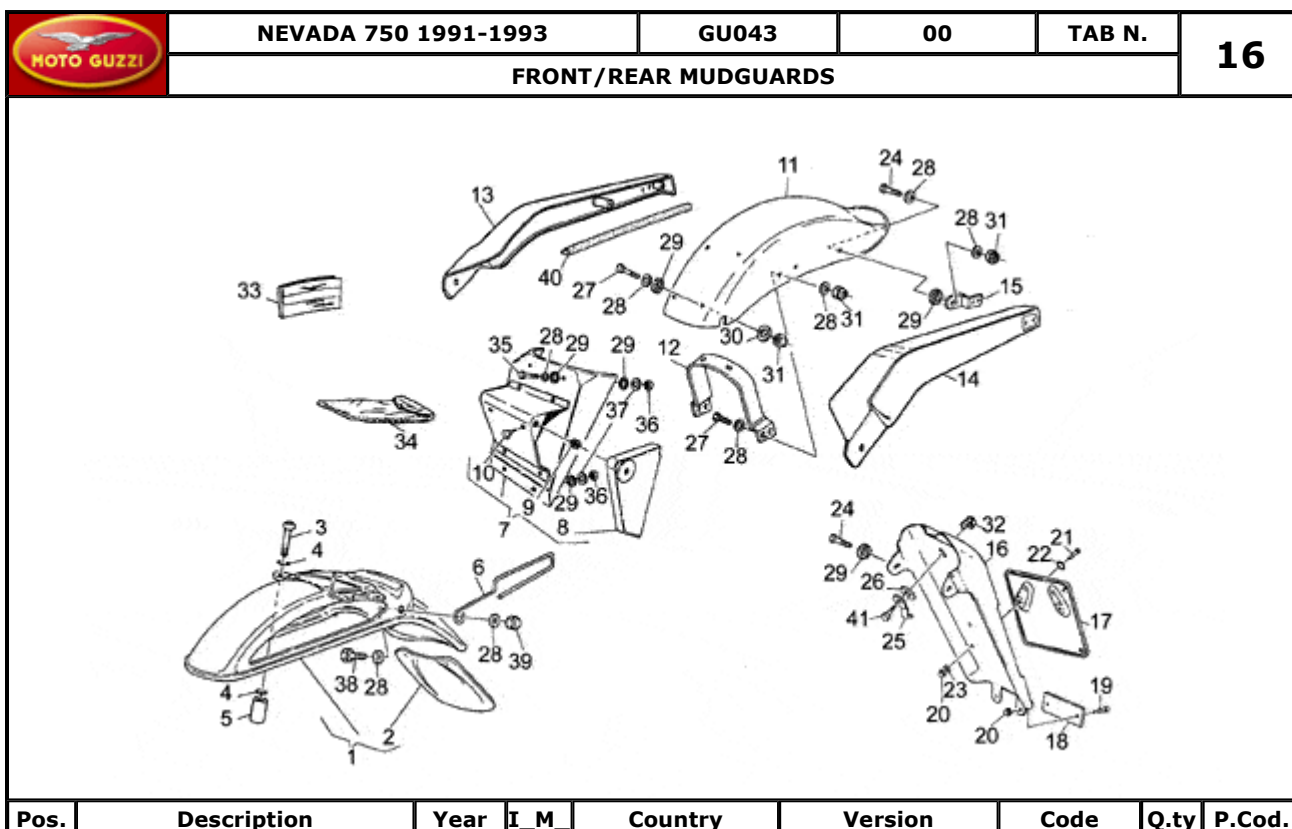

Pos.	Description	Year	I_M	Country	Version	Code	Q.ty	P.Cod.
1	Front mudguard	-	-	-	-	b	GU31434360	1
	Front mudguard	-	-	-	-	a	GU31434361	1
	Front mudguard blank	-	-	-	-	gr	GU274344201	1
2	Splash guard	-	-	-	-	-	GU27436920	1
3	Screw	-	-	-	-	-	GU98230845	4
4	O-ring	-	-	-	-	-	GU90706092	4
5	Spacer	-	-	-	-	-	GU31436415	4
6	Cable-guide	-	-	-	-	-	GU31659760	2
7	Splash guard	-	-	-	YU	-	GU31479560	1
	Splash guard assy	-	-	-	F	-	GU31479561	1
8	Cover	-	-	-	YU	-	GU31479760	1
	Cover	-	-	-	F	-	GU27914615	1
9	Rubber spacer	-	-	-	-	-	GU91551085	1
10	Drift	-	-	-	-	-	GU19705900	1
11	Rear mudguard	-	-	-	1A	b	GU31437060	1
	Rear mudguard	-	-	-	1A	gr	GU314370601	1
	Rear mudguard	-	-	-	1A	a	GU31437061	1
	Rear mudguard	-	-	-	2A	b	GU31437062	1
	Rear mudguard	-	-	-	2A	a	GU31437063	1
	Rear mudguard	-	-	-	2A	gr	GU314370801	1
12	Rear mudguard supp.	-	-	-	-	-	GU31439160	1
13	RH rear cover chromate	-	-	-	-	-	GU31457860	1
14	LH rear cover chromate	-	-	-	-	-	GU31459160	1
15	Plate	-	-	-	-	-	GU31575560	2
16	Rear mudg. extension	-	-	-	-	-	GU31438060	1
17	Number plate holder	-	-	-	-	-	GU39474600	1
18	Rear reflector	-	-	-	-	-	GU31745860	1
19	Screw	-	-	-	-	-	GU98622216	2
20	Nut	-	-	-	-	-	GU92630105	6
21	Screw	-	-	-	-	-	GU98054212	4
22	O-ring	-	-	-	-	-	GU90706035	4
23	Washer	-	-	-	-	-	GU95004205	4
24	Screw	-	-	-	-	-	GU98054312	5