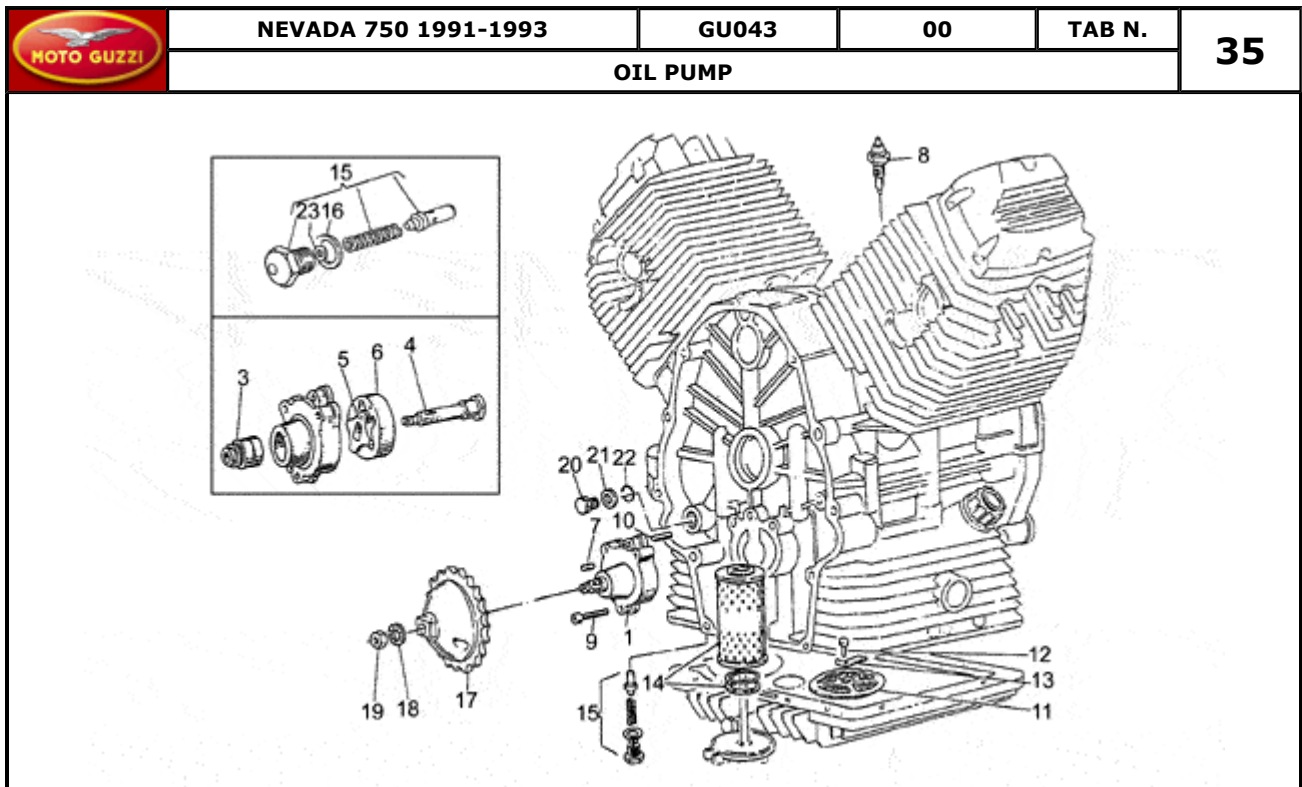

Pos.	Description	Year	I_M	Country	Version	Code	Q.ty	P.Cod.
1	Oil pump shaft assy.	-	-	-	M4	GU20147810	1	
	Oil pump	-	-	-	M3	GU19146420	1	
3	Roller bearing 10x22x20	-	-	-	M4	GU92252210	1	
4	Oil pump shaft assy.	-	-	-	M3	GU19147820	1	
	Oil pump shaft assy.	-	-	-	M4	GU20147810	1	
5	Inner rotor	-	-	-	M3	GU19148420	1	
	Inner rotor	-	-	-	M4	GU20148410	1	
6	Outer rotor	-	-	-	M3	GU19148620	1	
	Outer rotor	-	-	-	M4	GU20148610	1	
7	Roller	-	-	-	M4	GU92296723	1	
	Guide roller	-	-	-	M3	GU92296726	1	
8	Pressure sensor	-	-	-	02201N	GU31999581	1	
9	Screw M6X35	-	-	-	-	GU98620335	3	
10	Pin	-	-	-	-	GU19018920	2	
11	Oil filter	-	-	-	-	GU19152200	1	
12	Screw	-	-	-	-	GU98054314	1	
13	Plate	-	-	-	-	GU95187006	1	
14	Oil filter	-	-	-	-	GU27153085	1	
15	Oil pressure valve	-	-	-	-	GU31158250	1	
16	Washer 18,25x24x1	-	-	-	-	GU18144350	3	
17	Oil pump gear	-	-	-	M3	GU19147721	1	
	Pump gear	-	-	-	M4	GU20147710	1	
18	Washer 10,5x16x1	-	-	-	-	GU19149800	1	
19	Nut M10x1,25	-	-	-	-	GU92602510	1	
20	Plug	-	-	-	-	GU31016050	1	
21	Gasket 14,25	-	-	-	-	GU18161150	1	
22	O-ring	-	-	-	-	GU90706111	1	
23	Washer 6,15x11x0,8	-	-	-	-	GU95004206	1