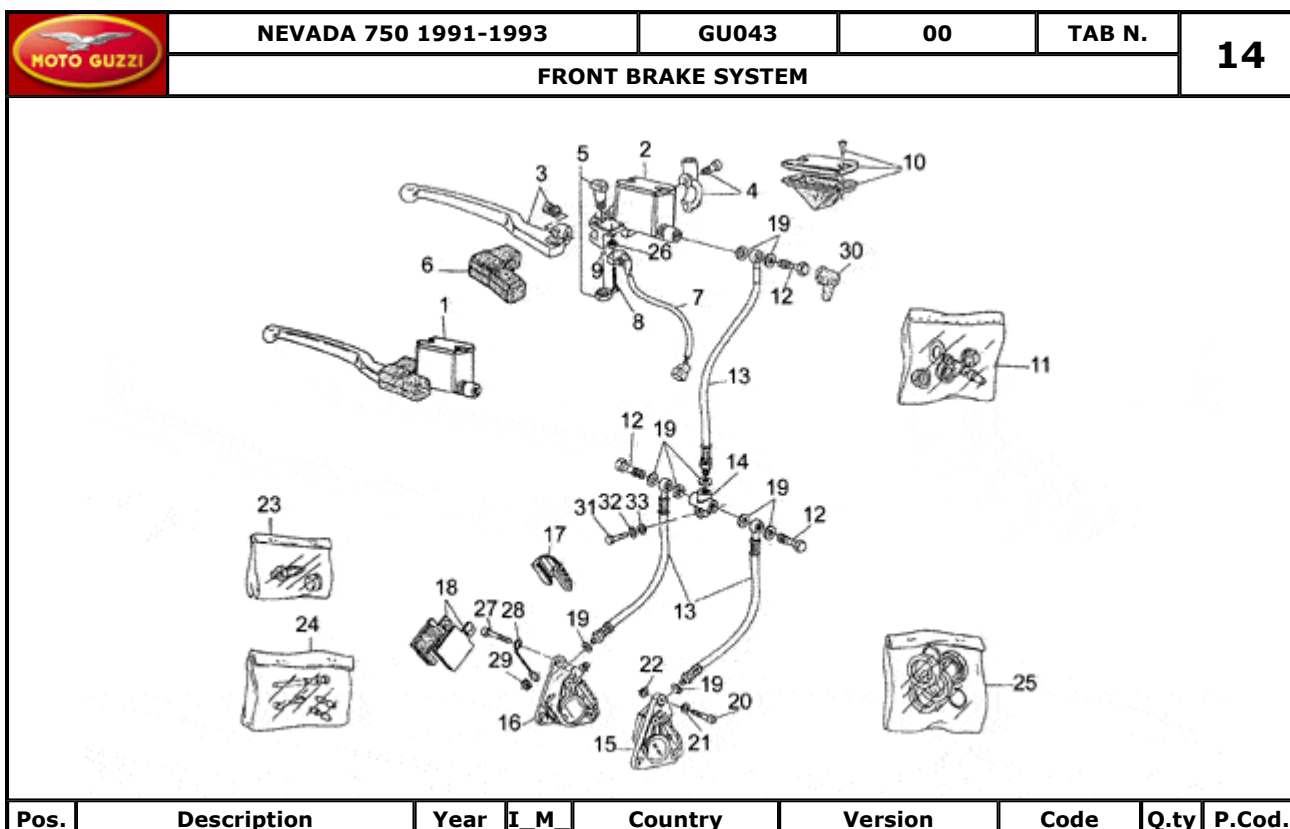

Pos.	Description	Year	I_M	Country	Version	Code	Q.ty	P.Cod.
1	Front master cilinder	-	-	-	-	GU28660178	1	
2	Front master cilinder	-	-	-	-	GU28660278	1	
3	Front brake lever	-	-	-	-	GU28605678	1	
4	Bracket	-	-	-	-	GU27664075	1	
5	Pin	-	-	-	-	GU27604815	1	
6	Cap	-	-	-	-	GU27663615	1	
7	Brake light switch	-	-	-	-	GU27749815	1	
8	Screw	-	-	-	-	GU98200214	2	
9	Ball	-	-	-	-	GU92295708	1	
10	Pump cover	-	-	-	-	GU27661115	1	
11	Pump revision kit	-	-	-	-	GU28659378	1	
12	Oil pipe screw *	-	-	-	-	GU95990028	3	
13	Flexible pipe	-	-	-	-	GU31657160	3	
14	Distributor	-	-	-	-	GU31656860	1	
15	LH front brake caliper Grimeca	-	-	-	29895C	GU31652265	1	
16	RH front brake caliper Grimeca	-	-	-	29895C	GU31652365	1	
17	Brake caliper cover GRIMECA	-	-	-	29895C	GU31654765	2	
	Brake caliper cover BREMBO	-	-	-	-	GU39654700	2	
18	Pads pair BREMBO	-	-	-	-	GU27654610	1	
	Pads pair GRIMECA	-	-	-	29895C	GU31654665	2	
19	Gasket	-	-	-	-	GU25656100	8	
20	Screw	-	-	-	-	GU98622422	3	
21	Spring washer 8x15x0,3	-	-	-	-	GU61270300	4	
22	Washer 8,5X18X0,5	-	-	-	-	GU95100250	4	
	Washer 8,5X18X0,8	-	-	-	-	GU95100251	4	
23	Bleeder+cap GRIMECA	-	-	-	29895C	GU31659265	2	
	Bleeder+cap BREMBO D.6	-	-	-	-	GU65659200	1	
24	Pins+spring BREMBO	-	-	-	-	GU39659100	1	
	Pins+spring GRIMECA	-	-	-	29895C	GU31659165	2	
25	Brake caliper rev. kit GRIMECA	-	-	-	29895C	GU66659031	2	
	Brake caliper rev. kit BREMBO	-	-	-	-	GU39659000	1	
26	Nut	-	-	-	-	GU92608202	2	
27	Hex socket screw M8X25	-	-	-	-	GU98622425	1