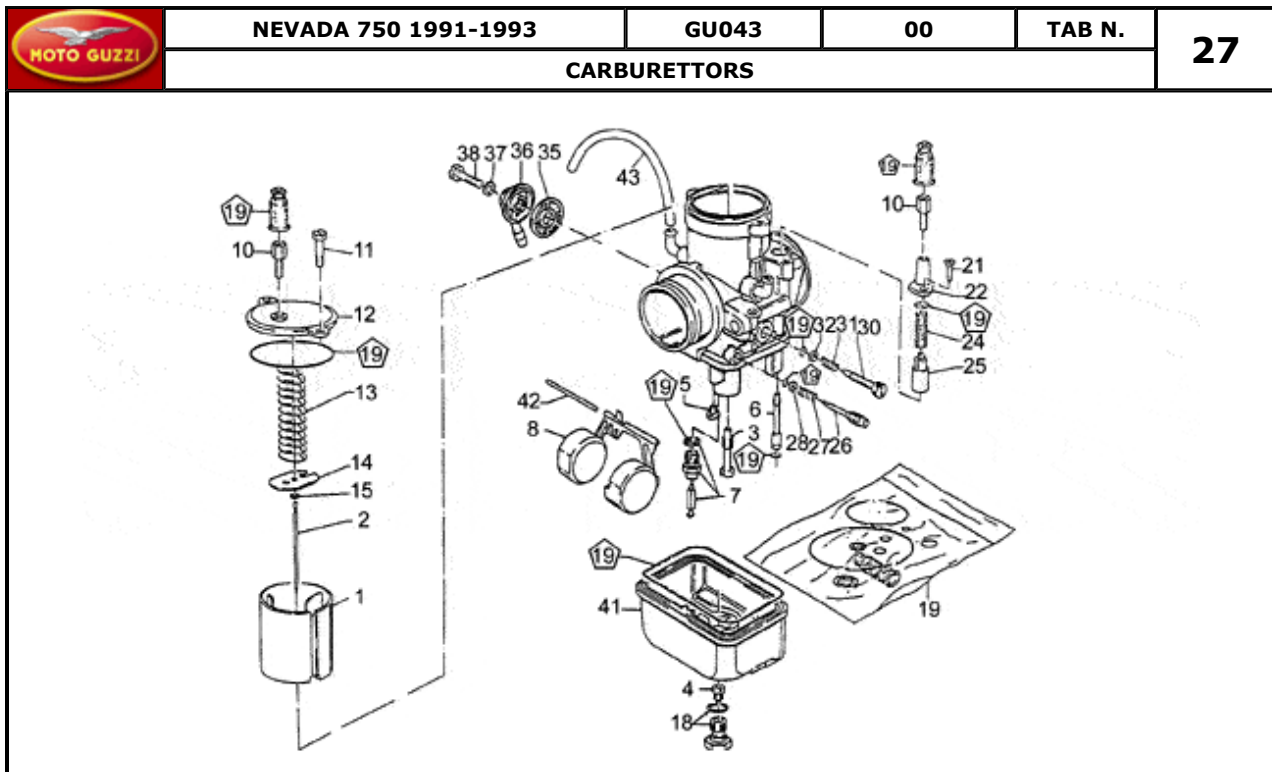

Pos.	Description	Year	I_M_	Country	Version	Code	Q.ty	P.Cod.
1	Gas valve 40	-	-	-	-	GU19934860	2	
2	Conical pin 8	-	-	-	-	GU19934960	2	
3	Needle valve 266t	-	-	-	-	GU31935515	2	
4	Main jet 102	-	-	-	-	GU19935700	2	
5	Idle jet 38	-	-	-	-	GU27935960	2	
6	Starter jet 60	-	-	-	-	GU19936000	2	
7	Needle valve	-	-	-	-	GU19934600	2	
8	Float gr.9,5	-	-	-	-	GU27934315	2	
10	Wire tensioner screw	-	-	-	-	GU12937200	4	
11	Screw	-	-	-	-	GU14934650	2	
12	Cover	-	-	-	-	GU19935080	2	
13	Gas valve return spring	-	-	-	-	GU19937180	2	
14	Plate	-	-	-	-	GU19938580	2	
15	Conical pin clip	-	-	-	-	GU65933600	2	
18	Float chamber fix.plug	-	-	-	-	GU27933720	2	
19	Gaskets set	-	-	-	-	GU19939980	1	
21	Screw	-	-	-	-	GU13937900	2	
22	Starter device cover	-	-	-	-	GU17937450	2	
24	Valve spring	-	-	-	-	GU39937600	2	
25	Starter valve	-	-	-	-	GU13937800	2	
26	Adj.min.eng.speed screw	-	-	-	-	GU13936200	2	
27	Spring	-	-	-	-	GU13936300	2	
28	Flat washer	-	-	-	-	GU65933700	2	
30	Gas valve adjuster screw	-	-	-	-	GU13936600	2	
31	Spring	-	-	-	-	GU13936700	2	
32	Flat washer	-	-	-	-	GU14931650	2	
35	Fuel filter	-	-	-	-	GU43934000	2	
36	Fuel pipe union cap	-	-	-	-	GU13934600	2	
37	Gasket	-	-	-	-	GU13934700	2	
38	Cap fixing screw	-	-	-	-	GU10934900	2	
41	Aluminium float chamber	-	-	-	-	GU19934480	2	
	Float chamber plastica	-	-	-	03399N	GU31934460	2	
42	Float pin	-	-	-	-	GU13933100	2	
43	Breather pipe	-	-	-	-	GU95985351	2