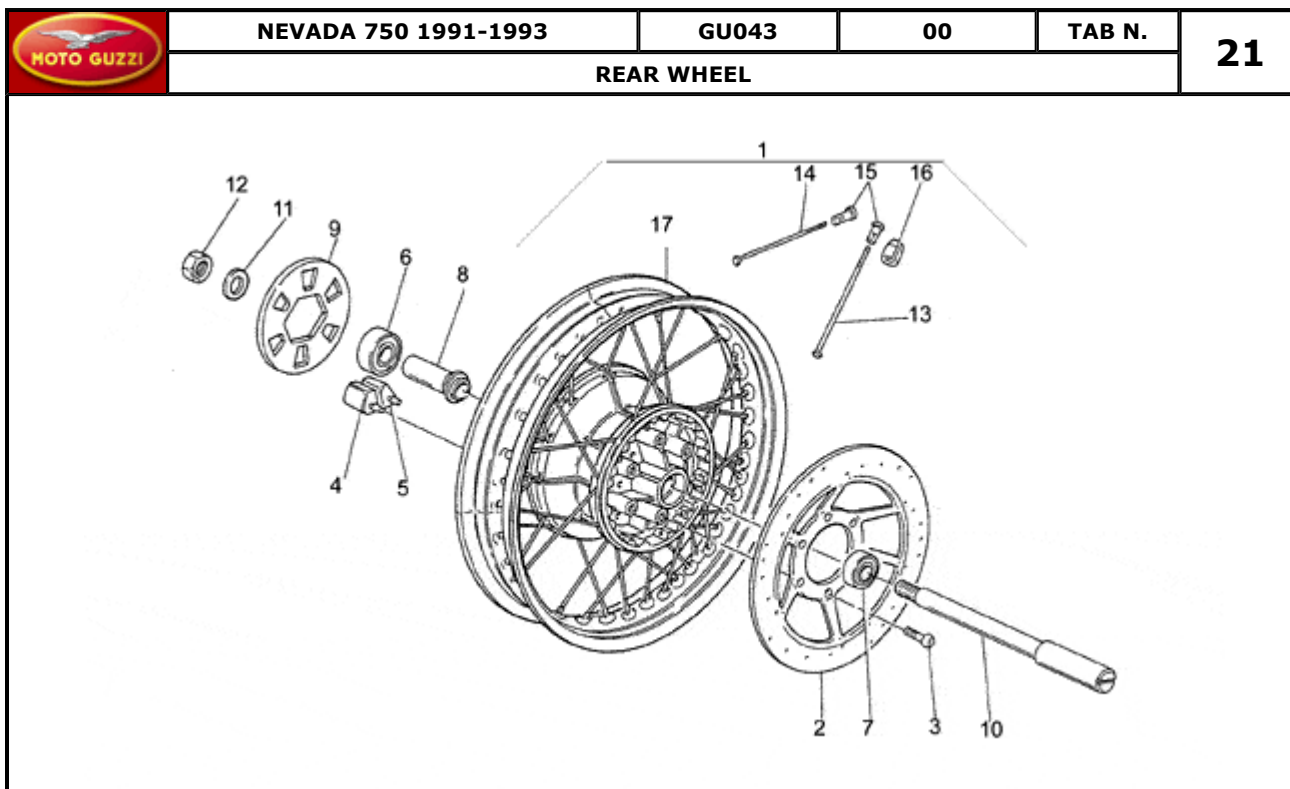

Pos.	Description	Year	I_M_	Country	Version	Code	Q.ty	P.Cod.
1	Rear wheel	-	-	-	-	GU23630370	1	
2	Brake disc	-	-	-	-	GU27613310	1	
3	Screw	-	-	-	-	GU98230825	6	
4	RH rubber coupling	-	-	-	-	GU19632501	6	
5	LH rubber coupling	-	-	-	-	GU19632502	6	
6	Bearing	-	-	-	-	GU92204218	1	
7	Bearing	-	-	-	-	GU92204217	1	
8	Spacer	-	-	-	-	GU27633910	1	
9	Spacer	-	-	-	-	GU27356910	1	
10	Rear wheel spindle	-	-	-	-	GU31633330	1	
11	Washer	-	-	-	-	GU14634400	1	
12	Nut M6X1,5	-	-	-	-	GU92602316	1	
13	Long spoke	-	-	-	-	GU23631470	18	
14	Short spoke	-	-	-	-	GU23631170	18	
15	Nipples	-	-	-	-	GU27631250	36	
16	Counterweight 10 gr.	-	-	-	-	GU27616110	1	
	Counterweight 15 gr.	-	-	-	-	GU27616111	1	
	Counterweight 20 gr.	-	-	-	-	GU27616112	1	
	Counterweight 30 gr.	-	-	-	-	GU27616113	1	
17	Rear wheel 250x16"	-	-	-	-	GU23630770	1