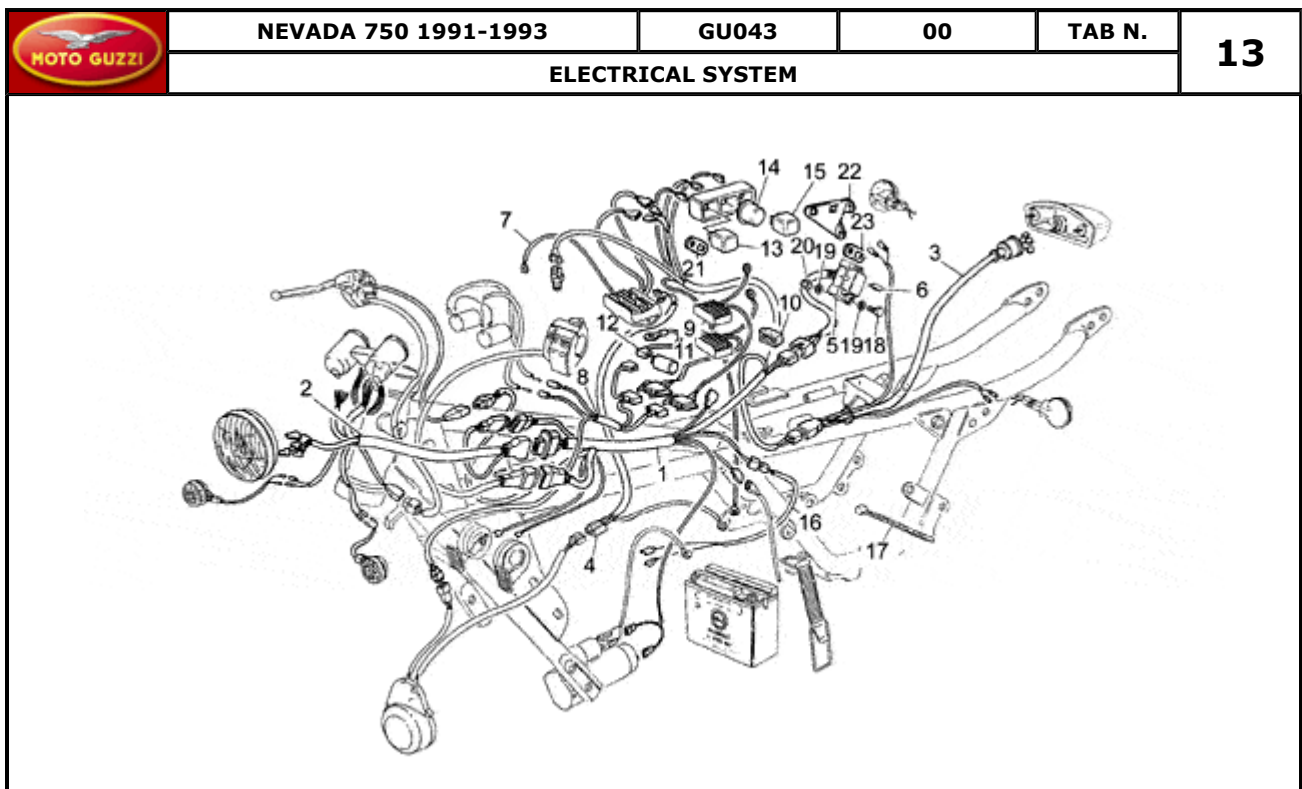

Pos.	Description	Year	I_M	Country	Version	Code	Q.ty	P.Cod.
1	Electrical system	-	-	-	F	GU31747161	1	
	Electrical system	-	-	-	YU	GU31747160	1	
2	Dashboard cable	-	-	-	-	GU31747260	1	
3	Taillight wiring harness.	-	-	-	-	GU31747360	1	
4	Alternator-regulator wiring	-	-	-	-	GU29725850	1	
5	Fuse holder box	-	-	-	-	GU27743050	1	
6	Fuse 15A	-	-	-	-	GU28742560	6	
7	Alternator-regulator wiring	-	-	-	-	GU29748550	1	
8	H.T. wiring	-	-	-	-	GU31722140	1	
9	Electronic control unit	-	-	-	-	GU27721435	2	
10	Flexible support	-	-	-	-	GU27723835	2	
11	Capacitor	-	-	-	-	GU27710435	1	
12	Wire	-	-	-	-	GU18759550	1	
13	Starting relay	-	-	-	-	GU30732510	1	
14	Flasher unit	-	-	-	-	GU17750520	1	
15	Siren relay	-	-	-	-	GU28732560	1	
16	Neutral sensor cable	-	-	-	-	GU31724540	1	
17	Hose clamp 3,6x20,6	-	-	-	-	GU14609650	1	
18	Screw	-	-	-	-	GU98202516	2	
19	Washer 5,25x14x1,5	-	-	-	-	GU95100059	4	
20	Nut	-	-	-	-	GU92630105	2	
21	Plate	-	-	-	F	GU29448750	1	
22	Relais support	-	-	-	F	GU31704061	1	
23	Fusebox plate	-	-	-	F	GU31746361	1