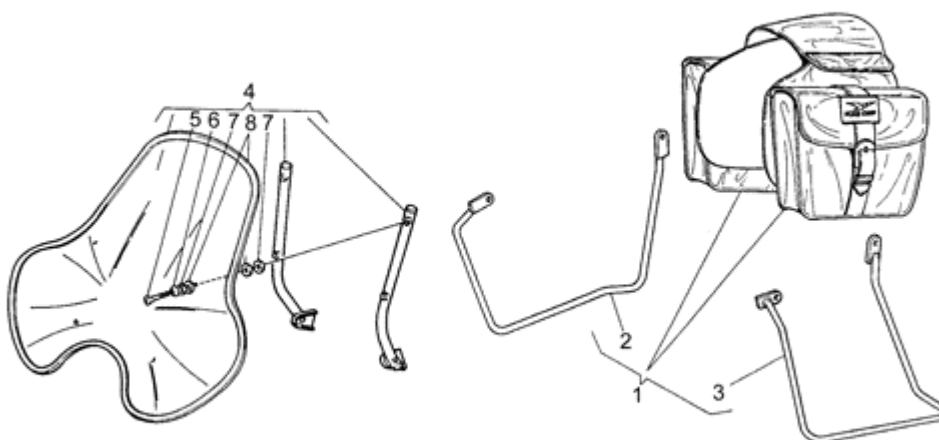

NEVADA 750 1991-1993	GU043	00	TAB N.	03
	CASES-WINDSCREEN KIT				

Pos.	Description	Year	I_M_	Country	Version	Code	Q.ty	P.Cod.
1	Saddlebags, pair	-	-	-	-	GU31999260	1	
2	RH support	-	-	-	-	GU31486660	1	
3	LH support	-	-	-	-	GU31486760	1	
4	Windscreen cpl.	-	-	-	-	GU31577261	1	
5	Screw	-	-	-	-	GU98270621	4	
6	Washer	-	-	-	-	GU18577850	4	
7	Rubber spacer	-	-	-	-	GU93110060	8	
8	Flat washer	-	-	-	-	GU95100144	8