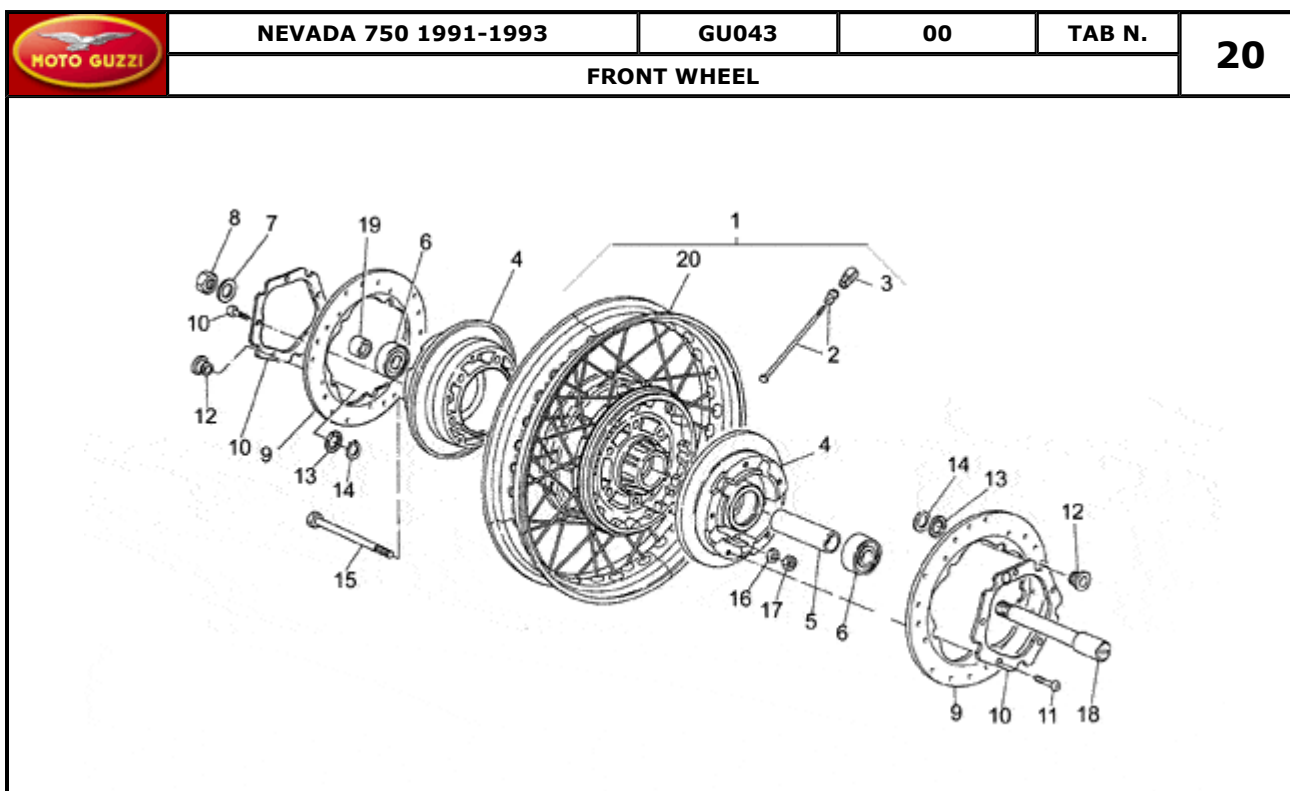

Pos.	Description	Year	I_M_	Country	Version	Code	Q.ty	P.Cod.
1	Front wheel	-	-	-	-	GU31610360	1	
2	Spoke	-	-	-	-	GU39611601	36	
3	Counterweight 10 gr.	-	-	-	-	GU27616110	1	
	Counterweight 15 gr.	-	-	-	-	GU27616111	1	
	Counterweight 20 gr.	-	-	-	-	GU27616112	1	
	Counterweight 30 gr.	-	-	-	-	GU27616113	1	
4	Flange	-	-	-	-	GU31620360	2	
5	Spacer	-	-	-	-	GU31615260	1	
6	Bearing	-	-	-	-	GU92204221	2	
7	Washer 17X27X2	-	-	-	-	GU95004217	1	
8	Nut M16X1,5	-	-	-	-	GU92602516	1	
9	Outer brake disk	-	-	-	-	GU28613670	2	
10	Inner brake disk	-	-	-	-	GU28613770	2	
11	Screw	-	-	-	-	GU98230825	10	
12	Bush	-	-	-	-	GU28613560	10	
13	Belleville spring	-	-	-	-	GU28618860	10	
14	Circlip	-	-	-	-	GU90271022	10	
15	Screw	-	-	-	-	GU98052470	5	
16	Washer 8,4X13X0,8	-	-	-	-	GU14615901	5	
17	Nut	-	-	-	-	GU92630508	5	
18	Front wheel spindle	-	-	-	-	GU31614160	1	
19	Spacer	-	-	-	-	GU31616360	2	
20	Front wheel 2,15x18"	-	-	-	-	GU23610870	1