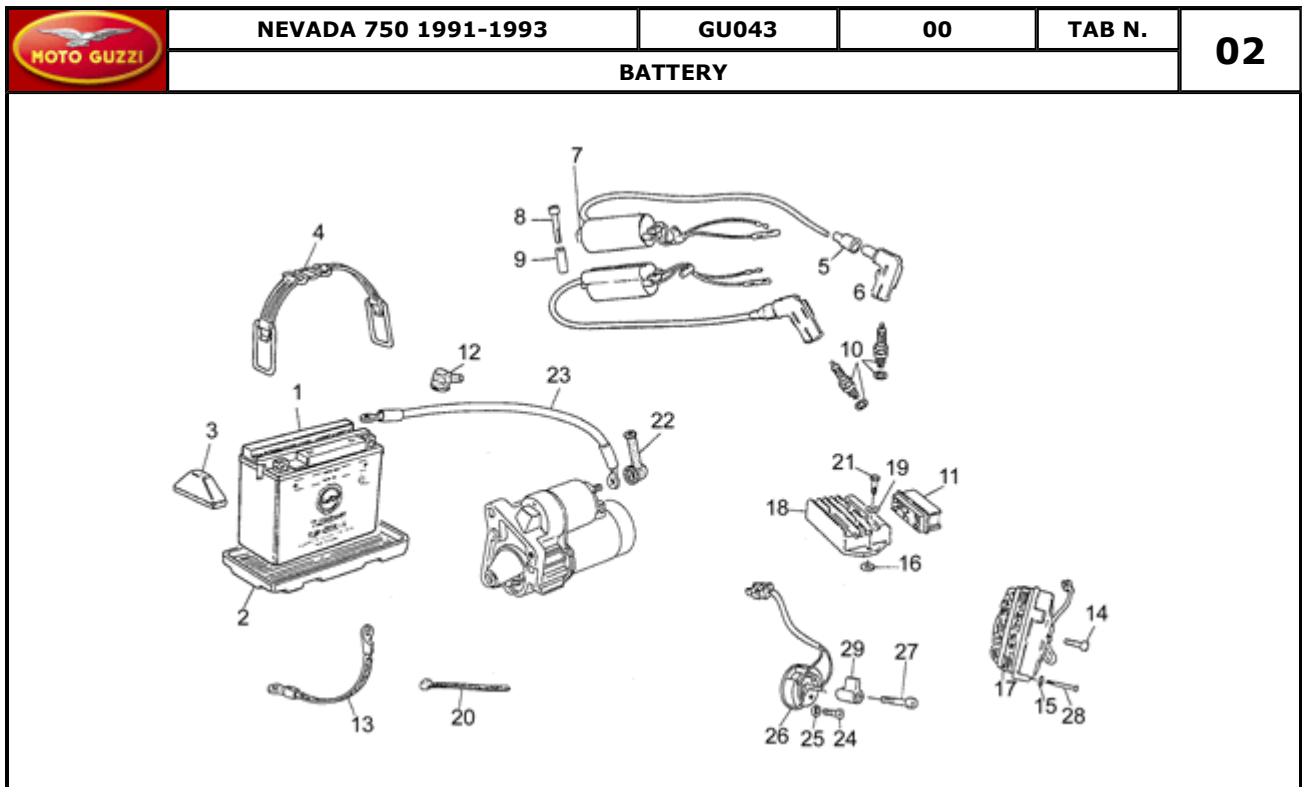

Pos.	Description	Year	I_M	Country	Version	Code	Q.ty	P.Cod.
1	Battery Y50-N18L-A	-	-	-	YU	GU31704560	1	
	Battery 12V-24Ah	-	-	-	F	GU28704552	1	
2	Float chamber	-	-	-	-	GU14707000	1	
3	Accumulator fixing wedge	-	-	-	-	GU31705360	1	
4	Clamp	-	-	-	F	GU19704800	1	
	Clamp	-	-	-	YU	GU31704860	1	
5	Cap	-	-	-	-	GU14717600	2	
6	Sparkplug cap	-	-	-	-	GU14717400	2	
7	HT coil	-	-	-	-	GU31716560	2	
8	Screw	-	-	-	-	GU98620240	4	
9	Spacer	-	-	-	-	GU91180721	4	
10	Spark plug CHAMPION N3C	-	-	-	-	GU31717015	2	
11	Connector SAPRISA	-	-	-	-	GU28712500	1	
12	Cap	-	-	-	-	GU23707100	1	
13	Ground-battery lead	-	-	-	-	GU28747960	1	
14	Screw	-	-	-	-	GU28712459	1	
15	Notched washer	-	-	-	-	GU95021105	3	
16	Rubber spacer	-	-	-	-	GU93110060	4	
17	Generator SAPRISA	-	-	-	-	GU28712400	1	
18	Voltage regulator SAPRISA	-	-	-	-	GU28703800	1	
19	Washer 6,5X17X1.5	-	-	-	-	GU95100139	2	
20	Hose clamp 3,6x20,6	-	-	-	-	GU14609650	20	
21	Hex screw M6X20	-	-	-	-	GU98054320	2	
22	Cap	-	-	-	-	GU19707100	2	
23	Ground-battery lead	-	-	-	-	GU19748400	1	
24	Screw	-	-	-	-	GU98325012	2	
25	Washer	-	-	-	-	GU95000205	2	
26	Phase/revolution sensor	-	-	-	-	GU29722270	1	
27	Hex socket screw M6X18	-	-	-	-	GU98622318	1	
28	Screw	-	-	-	-	GU98620250	3	
29	Rotor	-	-	-	-	GU27721063	1	